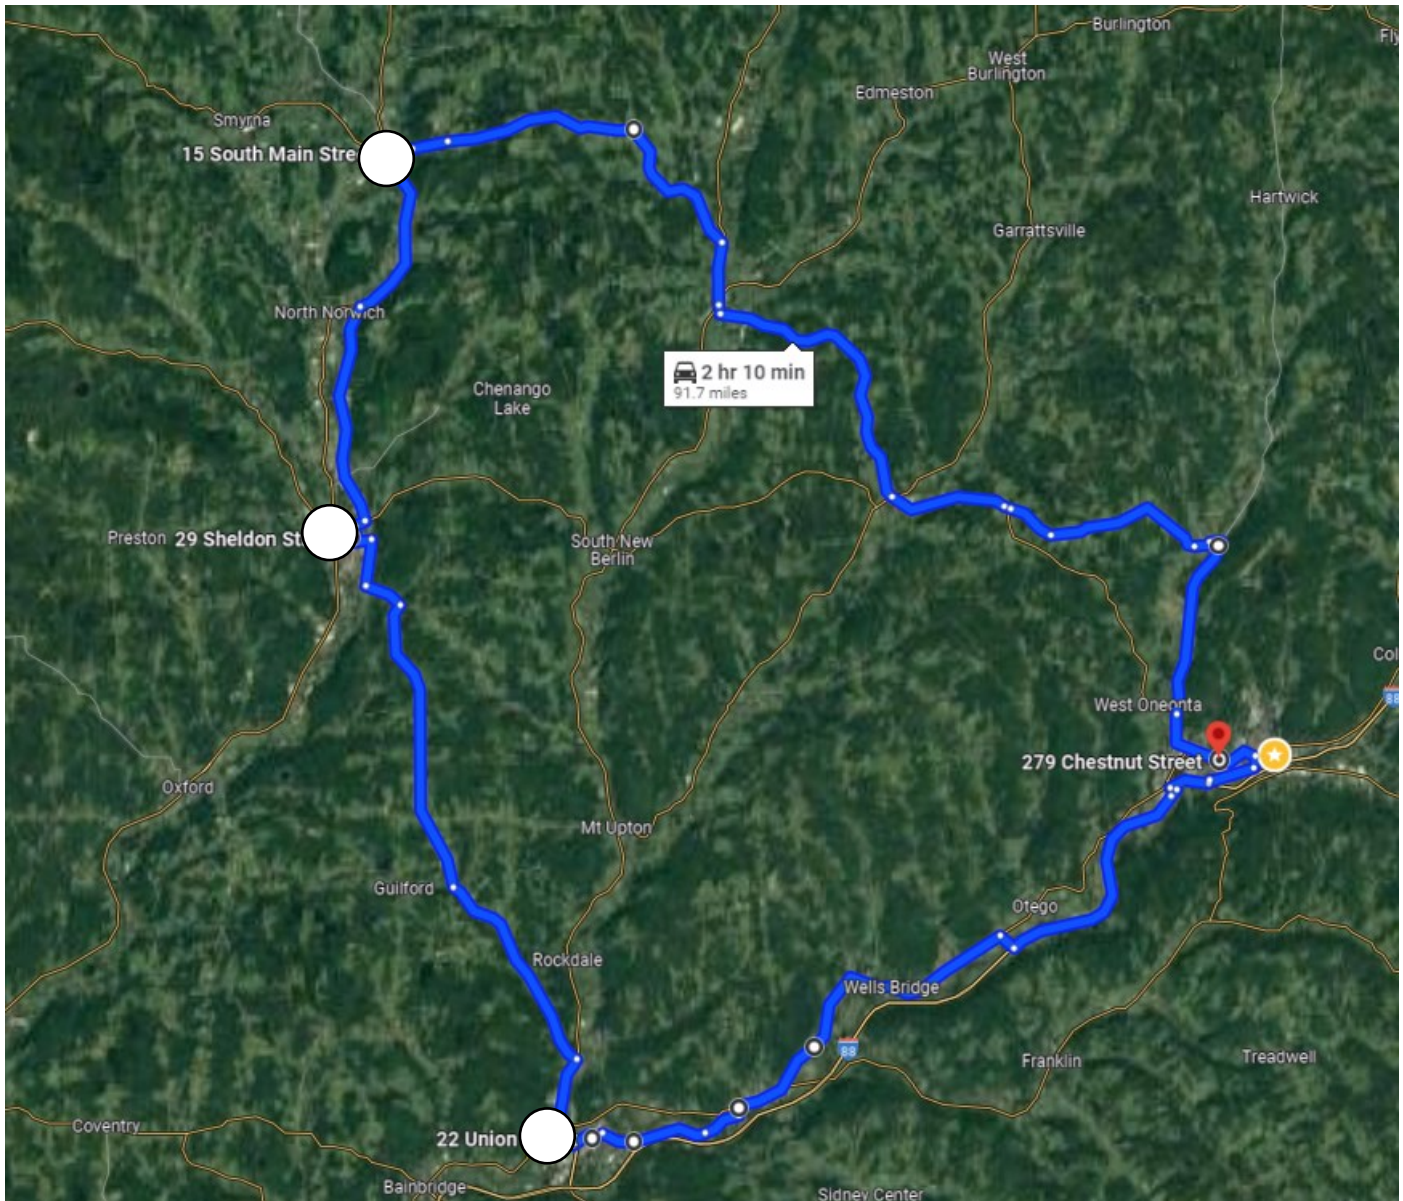

2024 Legacy Route

Stops

1. Sherburne American Legion Post 876
2. Norwich American Legion Post 189
3. Sidney American Legion Post 183

Google Map Link: <https://dti.io/legacy2024>